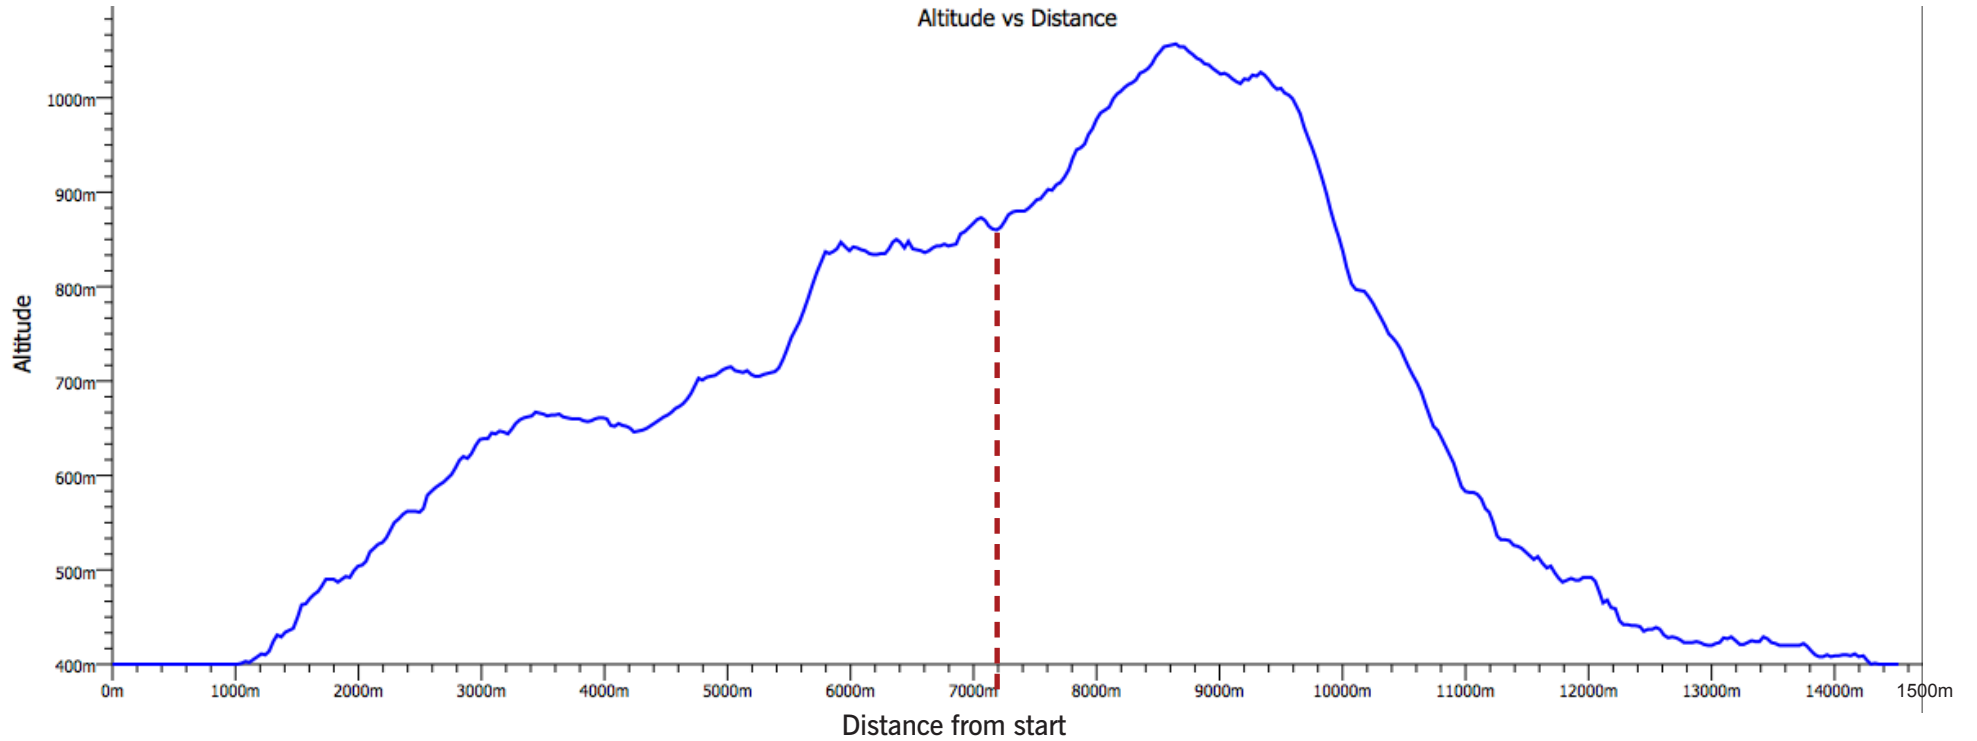

MOTATAPU MINER'S TRAIL COURSE PROFILE

START
LINE
BUTLER
GREEN
ARROWTOWN

AID
STATION

FINISH
LINE
BUTLER
GREEN
ARROWTOWN